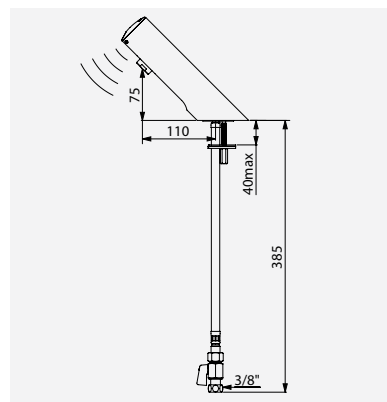

TEMPOMATIC 4 battery-operated electronic tap
Ref. DELABIE: 440006

DELABIE, manufacturer's expertise

DELABIE, a 100% family-owned French company, founded in 1928, is the European market leader in water controls and sanitary equipment for public and commercial places. The company offers five product ranges specifically for this market: Commercial water controls, Hospital water controls, Accessibility and Hygienic accessories, Stainless steel sanitary ware and Specialist water controls.

Over 2,000 DELABIE manufactured items, including international references, are exported from its factory in France to more than 90 countries.

The company has 9 subsidiaries worldwide: Germany, Austria, Benelux, United Kingdom, Spain, Portugal, Poland, United Arab Emirates (Dubai) and China (Hong-Kong).

Find DELABIE on these social networks

PRESS CONTACT

DELPHINE BUSSIÈRE
International Marketing Dept.

Tel. +33 (0)6 30 37 26 46
presse@delabie.fr