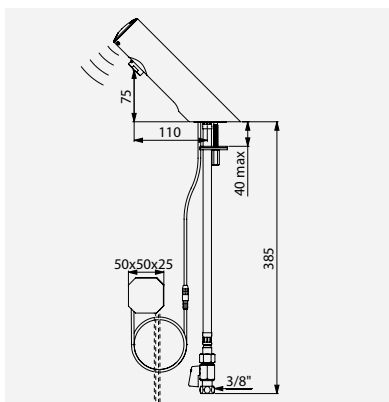

TEMPOMATIC 4 electronic tap with mains supply
Ref. DELABIE: 440000