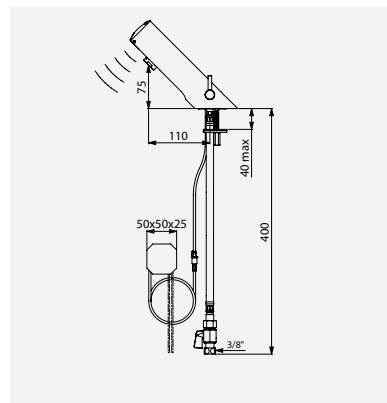

TEMPOMATIC 4 electronic mixer with mains supply
Ref. DELABIE: 490000