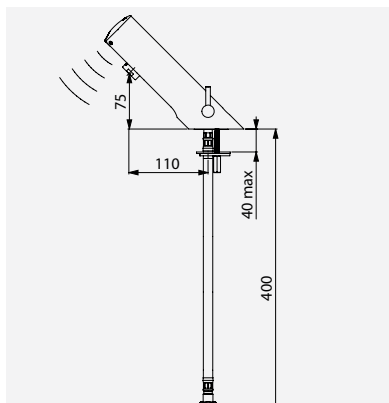

TEMPOMATIC 4 battery-operated electronic mixer
Ref. DELABIE: 490006