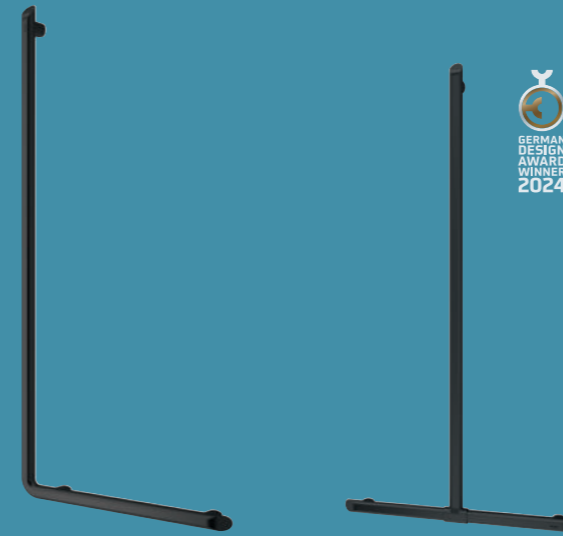

MAKE YOUR Be-Line®

511971BK

511944BK