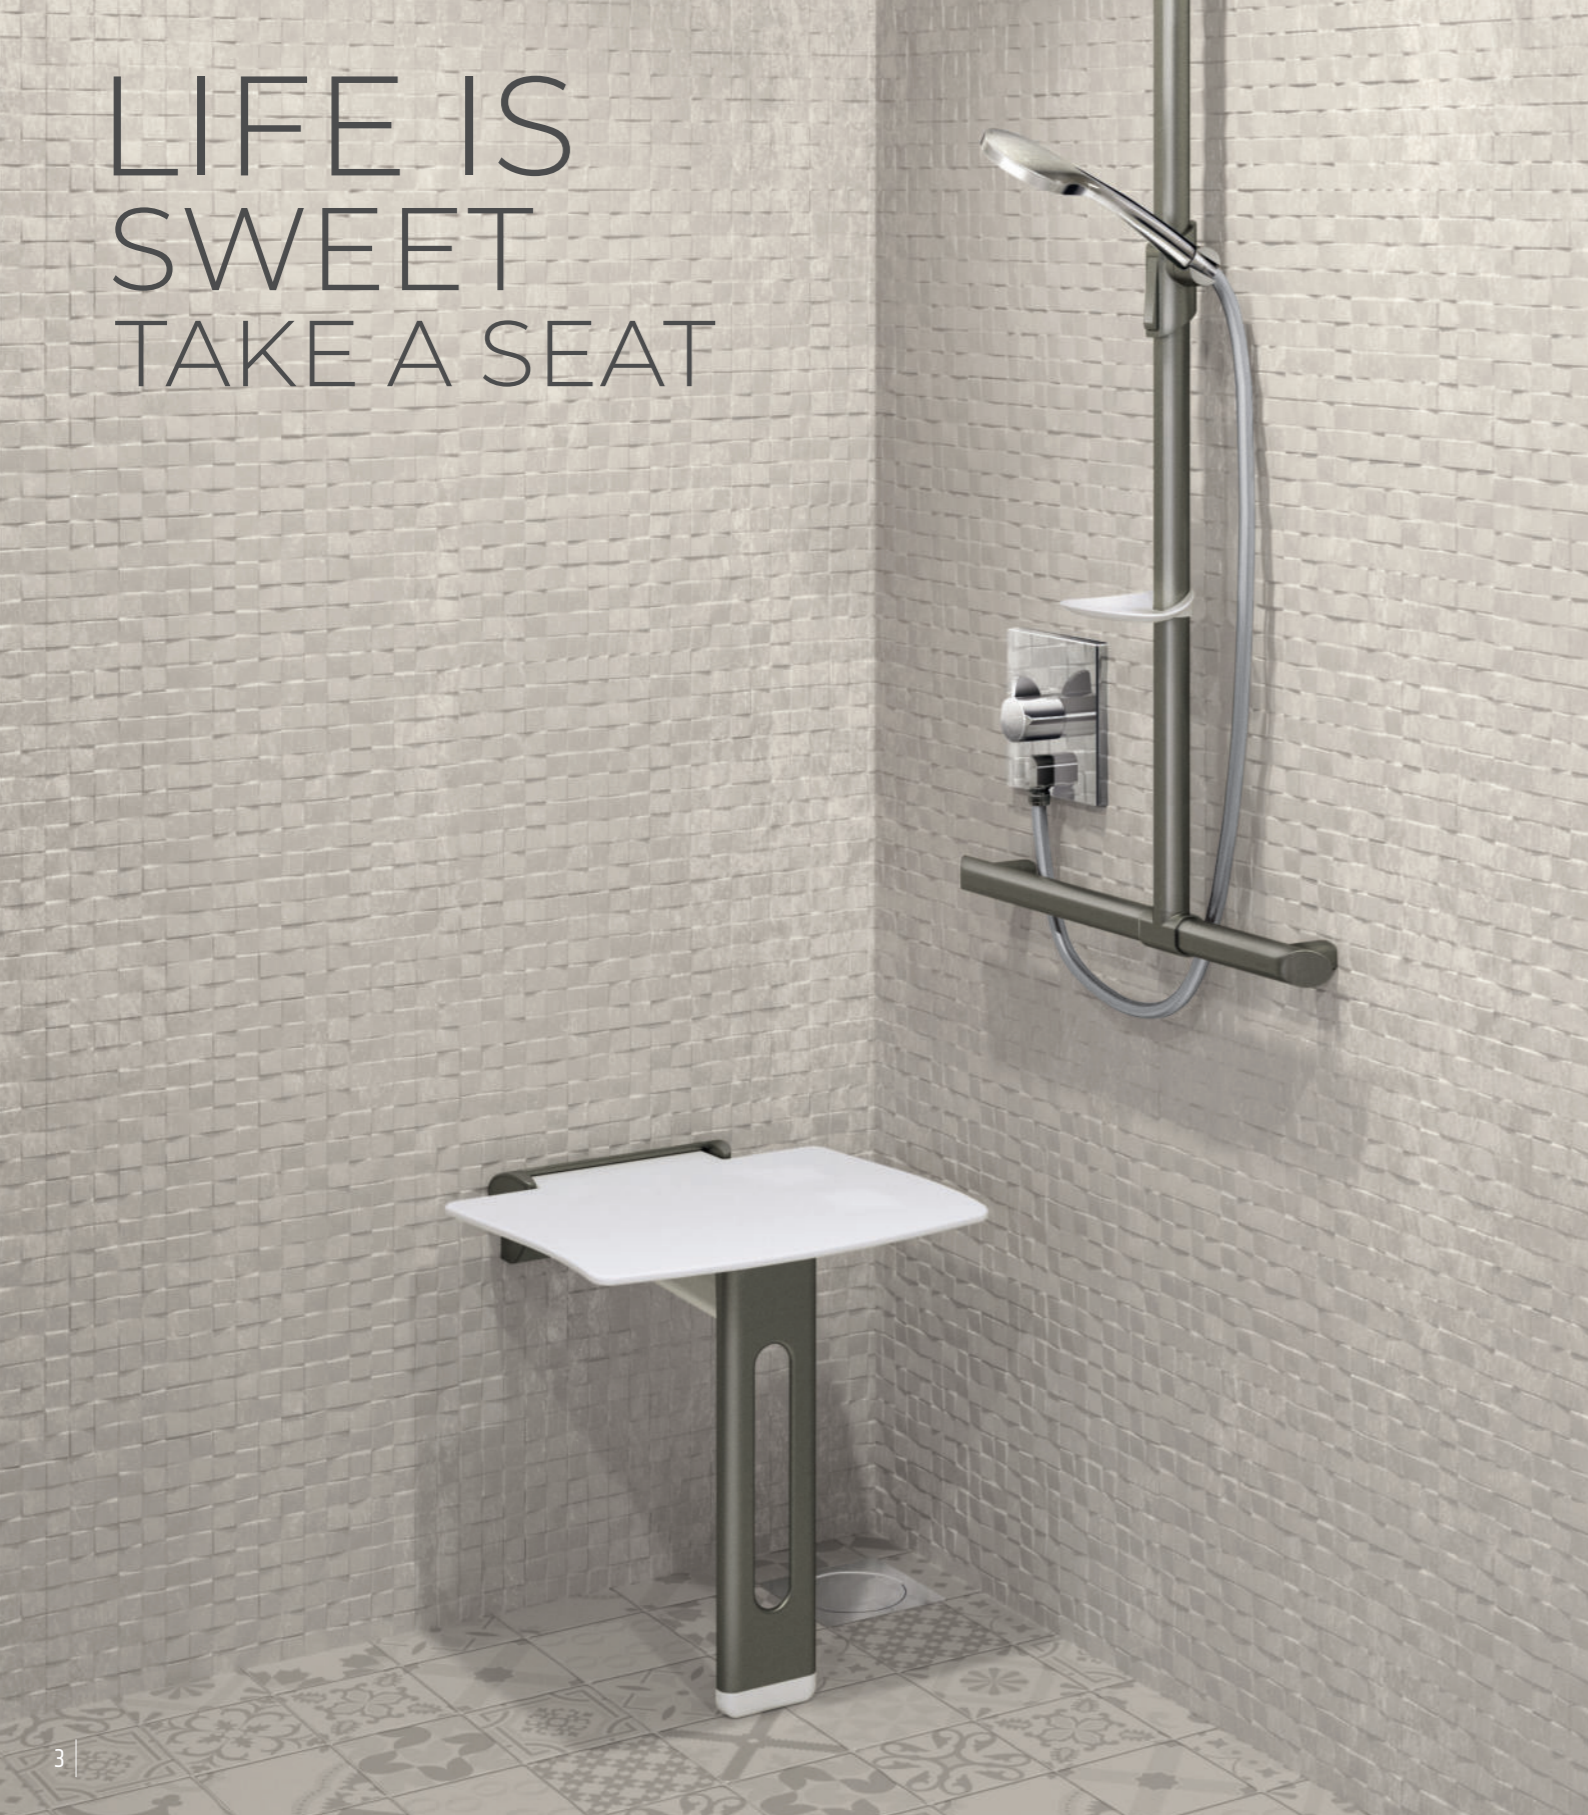

### Wall-mounted removable, lift-up shower seat

511920BK	Matte black
511920C	Metallised anthracite
511920W	Matte white

### Wall-mounted removable, lift-up shower seat with leg

511930BK	Matte black
511930C	Metallised anthracite
511930W	Matte white