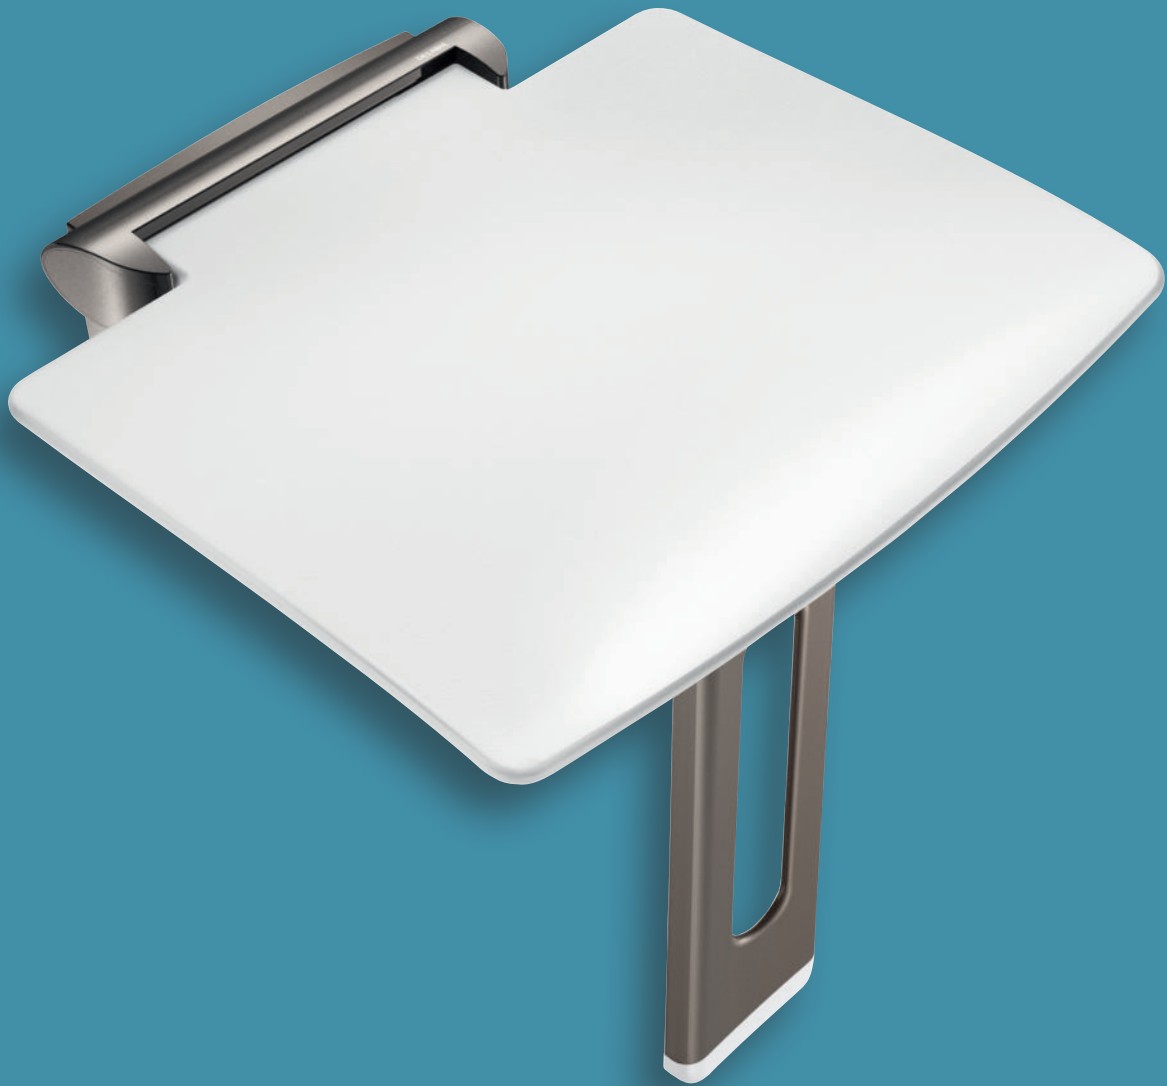

GRAB BARS • SHOWER SEATS • ACCESSORIES

Be-Line®

DESIGN FOR ALL

DELABIE